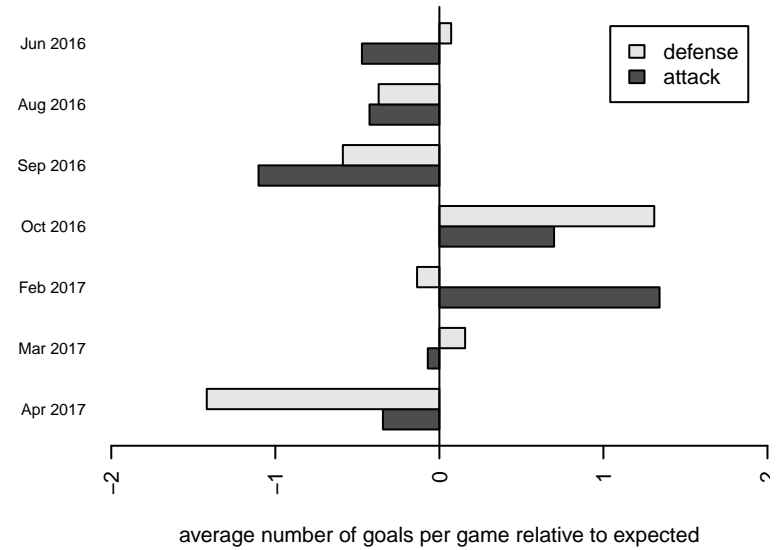

Performance relative to 13 month average