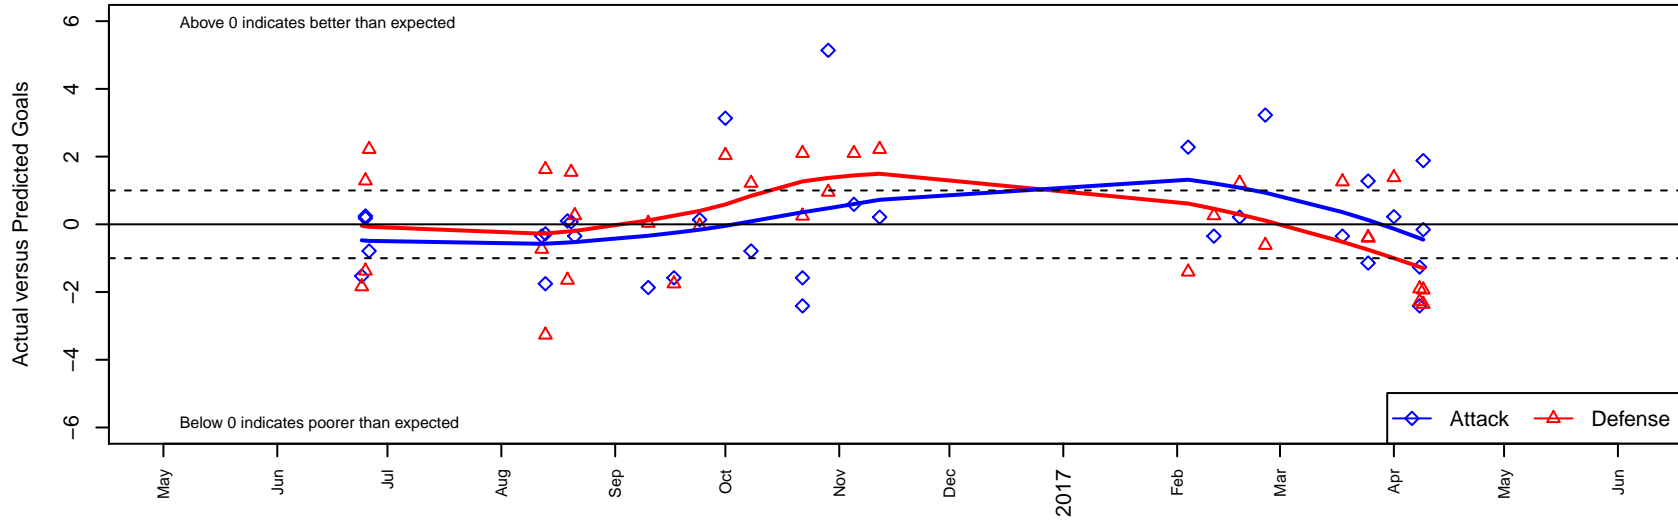

# NC Alliance Red B04

, WA  
 B04 total strength=812  
 attack=1.58 defense=0.69  
 fall league = PSPL Classic 2 Red U13  
 spr league = Spr PSPL Classic 1 Blue U13

alt names used:  
 29 North County Alliance  
 NORTH COUNTY ALLIANCE B04 RED (WA)  
 10 NC Alliance Red  
 North County Alliance NC Alliance FC B04 Rec  
 North County Alliance NC Alliance FC B04 Rec  
 NORTH COUNTY ALLIANCE B04 RED (WA)

Venues played:  
 2016 Baker Blast COPA U13  
 2016 Pacific Coast Challenge U13  
 2016 Bigfoot Silver U13  
 2016 PSPL Classic 2 Red U13  
 2016 Spr PSPL Classic 1 Blue U13  
 2016 WA Cup U13 Silver U13

**NC Alliance Red B04**  
 Dots are actual minus expected GF (blue circles) and GA (red triangles).  
 Blue line is smoothed change in attack strength. Red is smoothed change in defense strength.

**attack and defense variance (black dot)  
relative to other teams  
and top 10 in region**