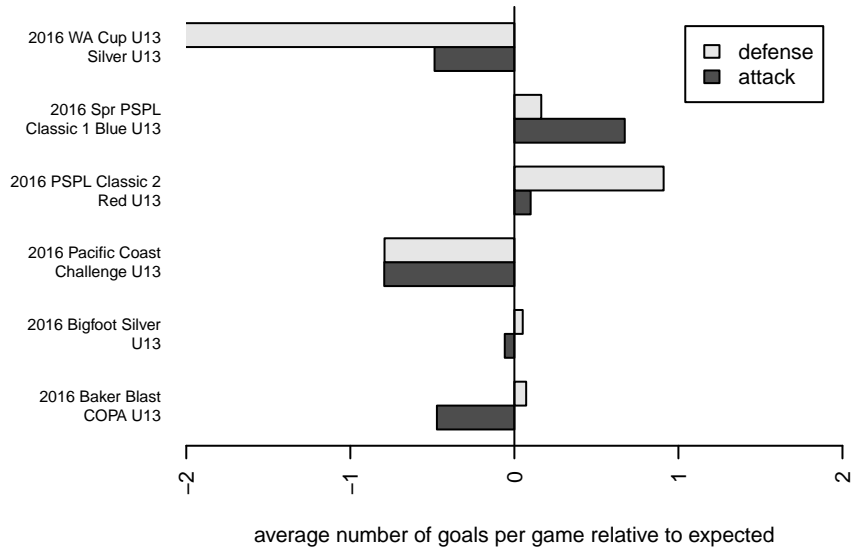

Performance relative to 13 month average