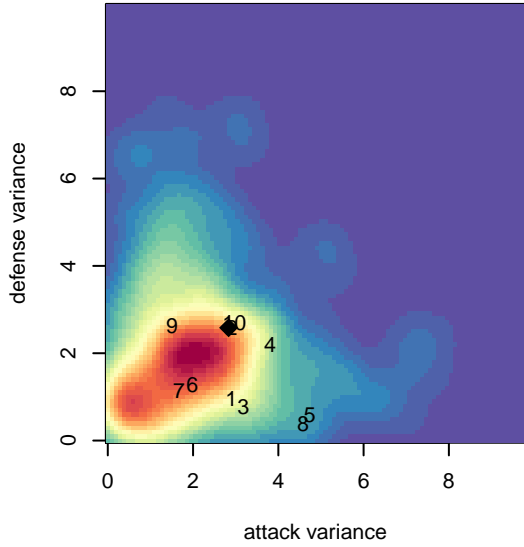

# NC Alliance Red B04

, WA  
 B04 total strength=812  
 attack=1.58 defense=0.69  
 fall league = PSPL Classic 2 Red U13  
 spr league = Spr PSPL Classic 1 Blue U13

alt names used:  
 29 North County Alliance  
 NORTH COUNTY ALLIANCE B04 RED (WA)  
 10 NC Alliance Red  
 North County Alliance NC Alliance FC B04 Rec  
 North County Alliance NC Alliance FC B04 Rec  
 NORTH COUNTY ALLIANCE B04 RED (WA)

**NC Alliance Red B04**  
 Dots are actual minus expected GF (blue circles) and GA (red triangles).  
 Blue line is smoothed change in attack strength. Red is smoothed change in defense strength.

**attack and defense variance (black dot)  
relative to other teams  
and top 10 in region**