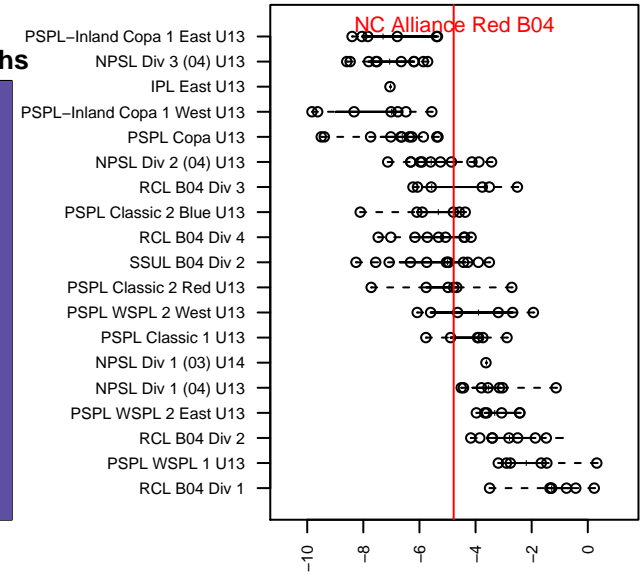

**attack and defense rating
relative to others at age
and all opponents in last 13 months**